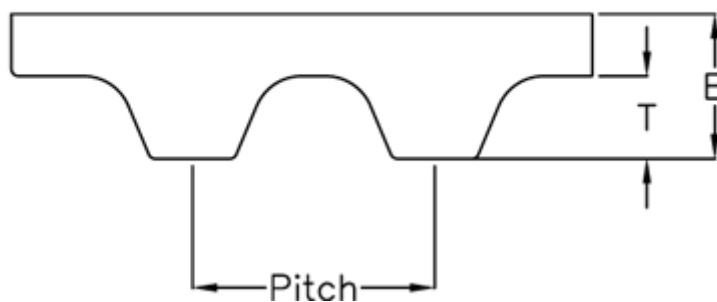

Article number: 602776291326

Description: Gates Timing Belt Synchropower PU32 T10DL 1320

## Measures

Height B mm	= 7
Height T mm	= 2.5
Length	= 1320
Number of teeth	= 132
Pitch	= 10
Type	= PU 32 T10 DL 1320
Width	= 32